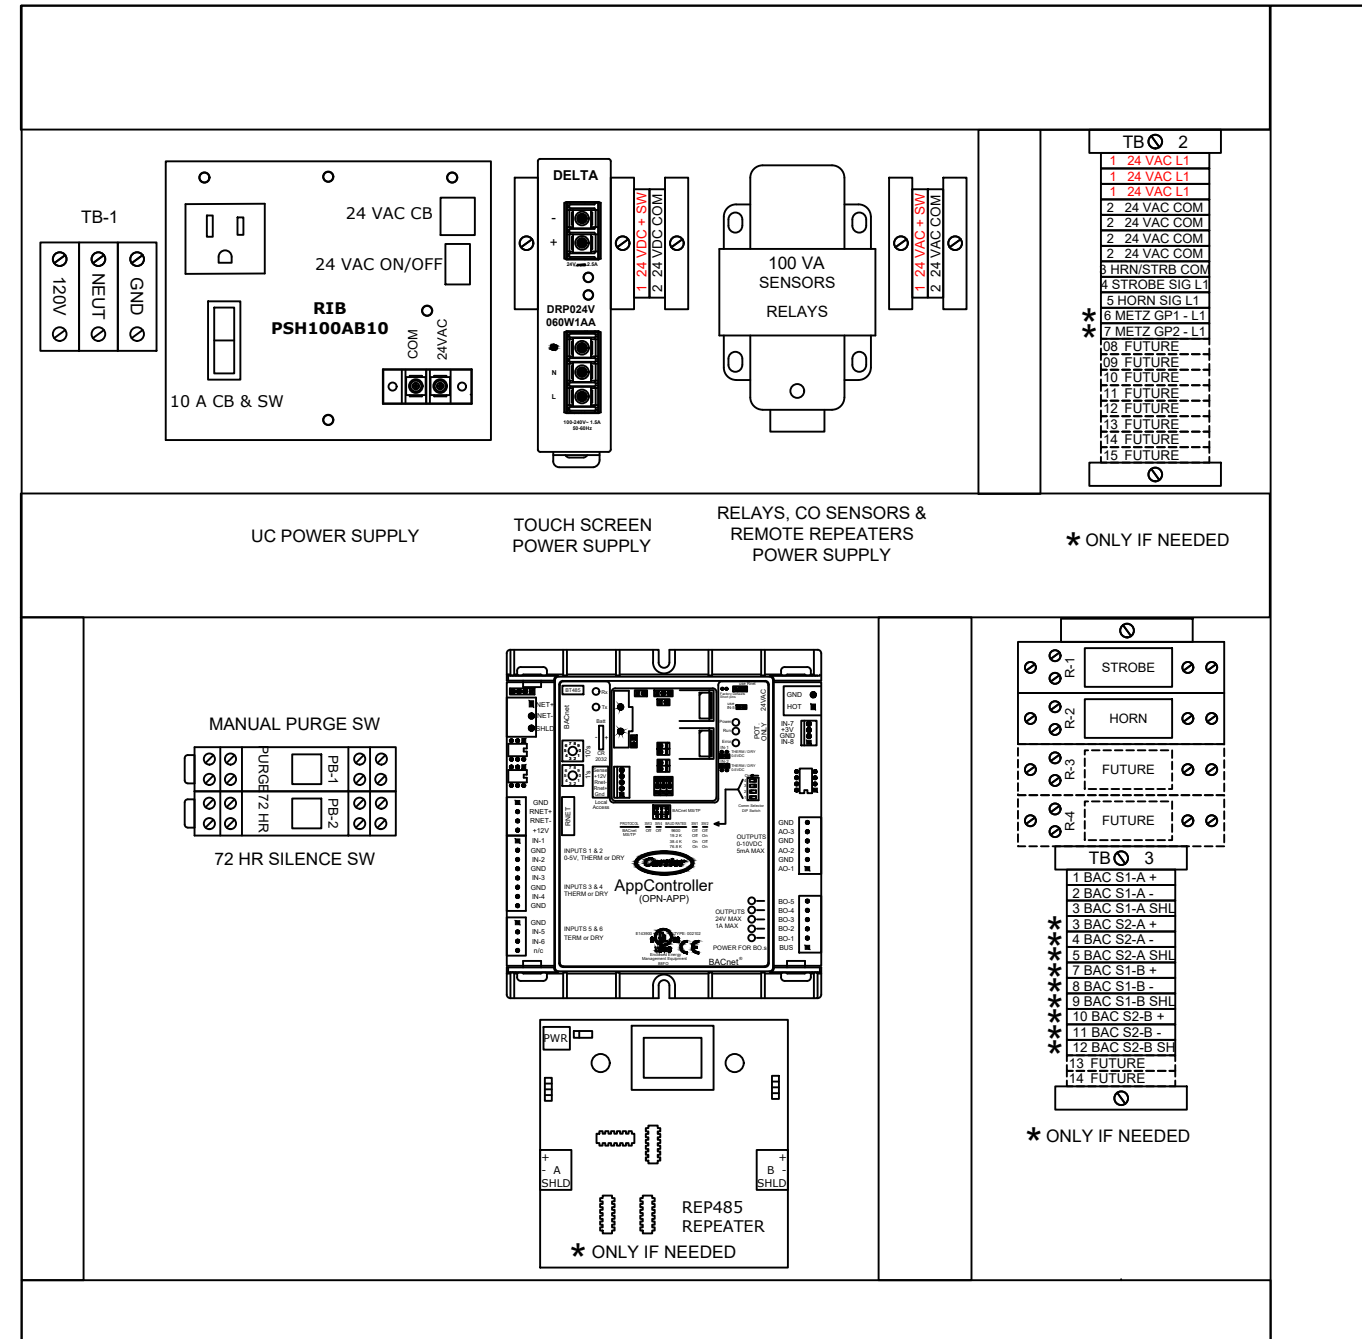

24"

24"

24H x 24W x 8D
ENCLOSURE

NES SERIES 8700 COVER

NES SERIES 8700 INSIDE COMPONENTS

ENERGY MECHANIX INC.
 P.O. BOX 2397
 ROCKLIN, CA 95677
 TELEPHONE: 650-595-1662

NES SERIES 8700
 CO SYSTEM PANEL

JOB NUMBER
 N/A