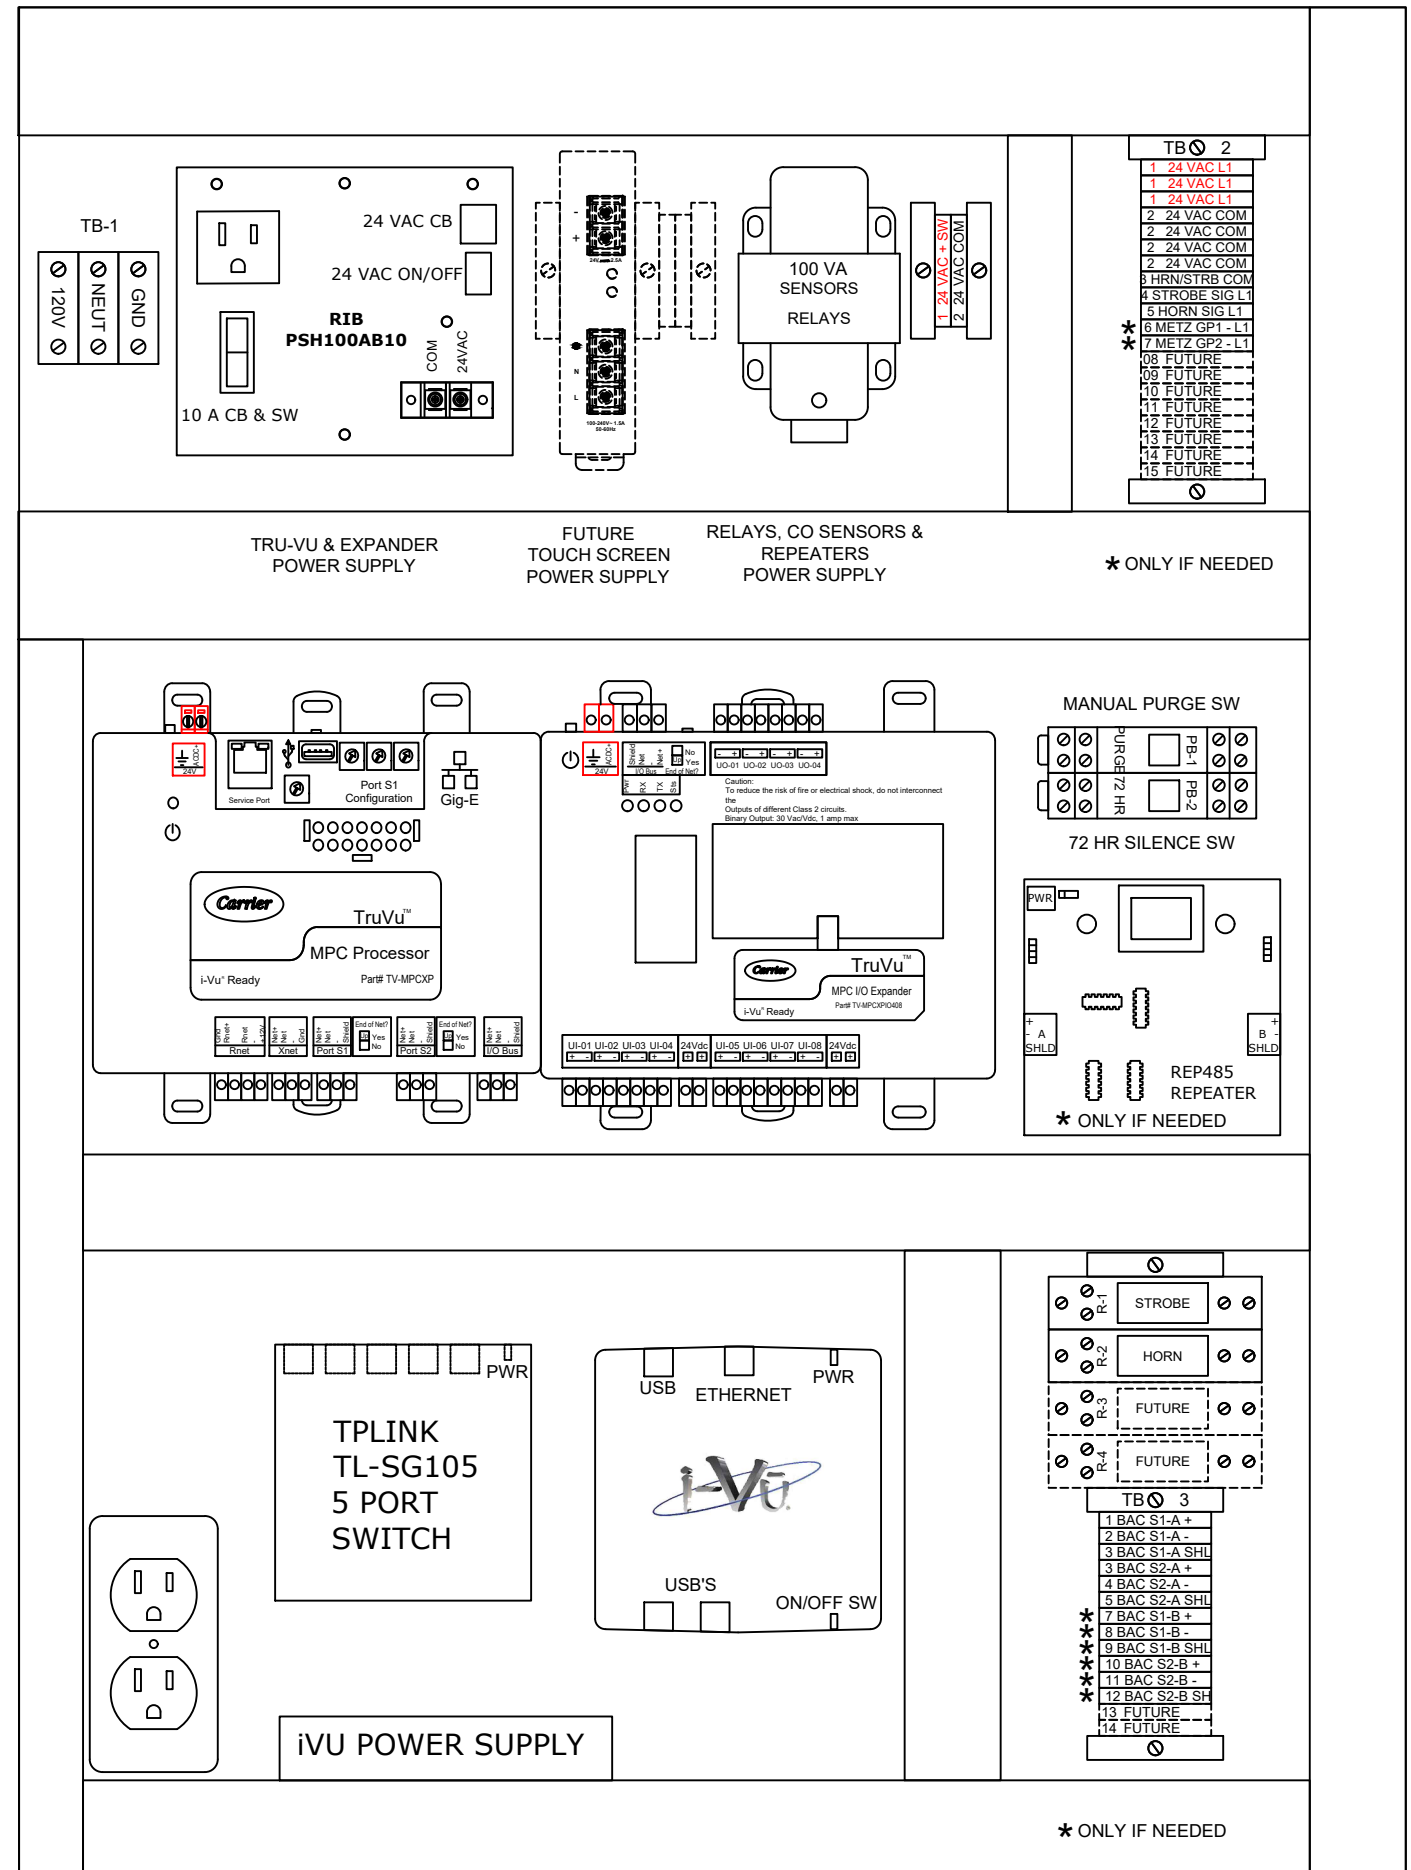

24"

32"

32H x 24W x 10D
ENCLOSURE

NES SERIES 9000 COVER

NES SERIES 9000 INSIDE COMPONENTS

ENERGY MECHANIX INC.
P.O. BOX 2397
ROCKLIN, CA 95677
TELEPHONE: 650-595-1662

NES SERIES 9000
CO SYSTEM PANEL

JOB NUMBER
N/A