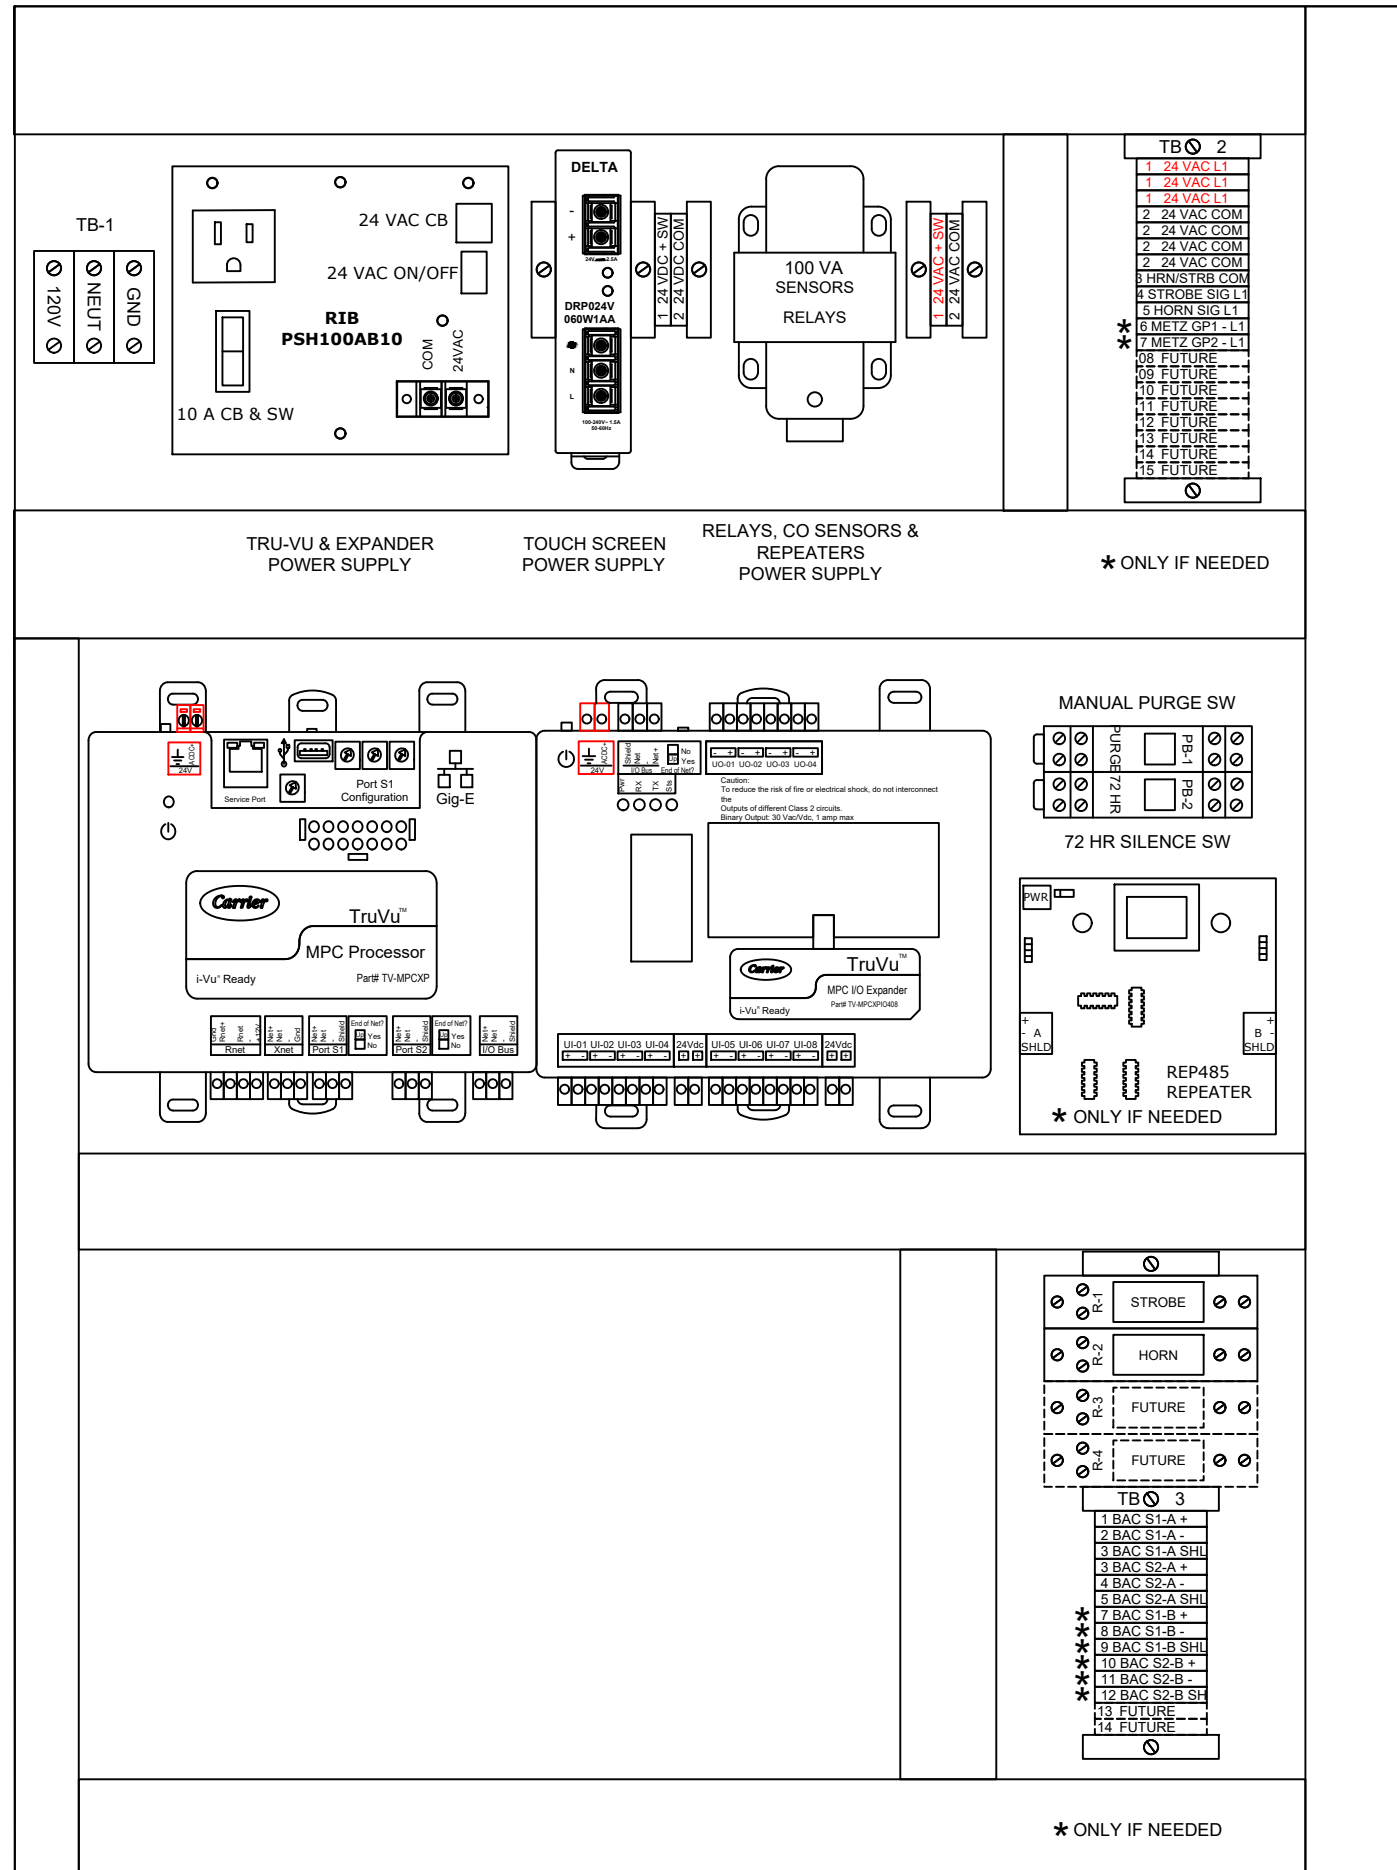

24"

EQT#3-10
EQUIPMENT
TOUCH

32"

2H x 24W x 10D
ENCLOSURE

NES SERIES 9000X COVER

NES SERIES 9000X INSIDE COMPONENTS

ENERGY MECHANIX INC.
P.O. BOX 2397
ROCKLIN, CA 95677
TELEPHONE: 650-595-1662

NES SERIES 9000X
CO SYSTEM PANEL

JOB NUMBER
N/A

Apr 3, 2023

SCALE: N/A

P.1